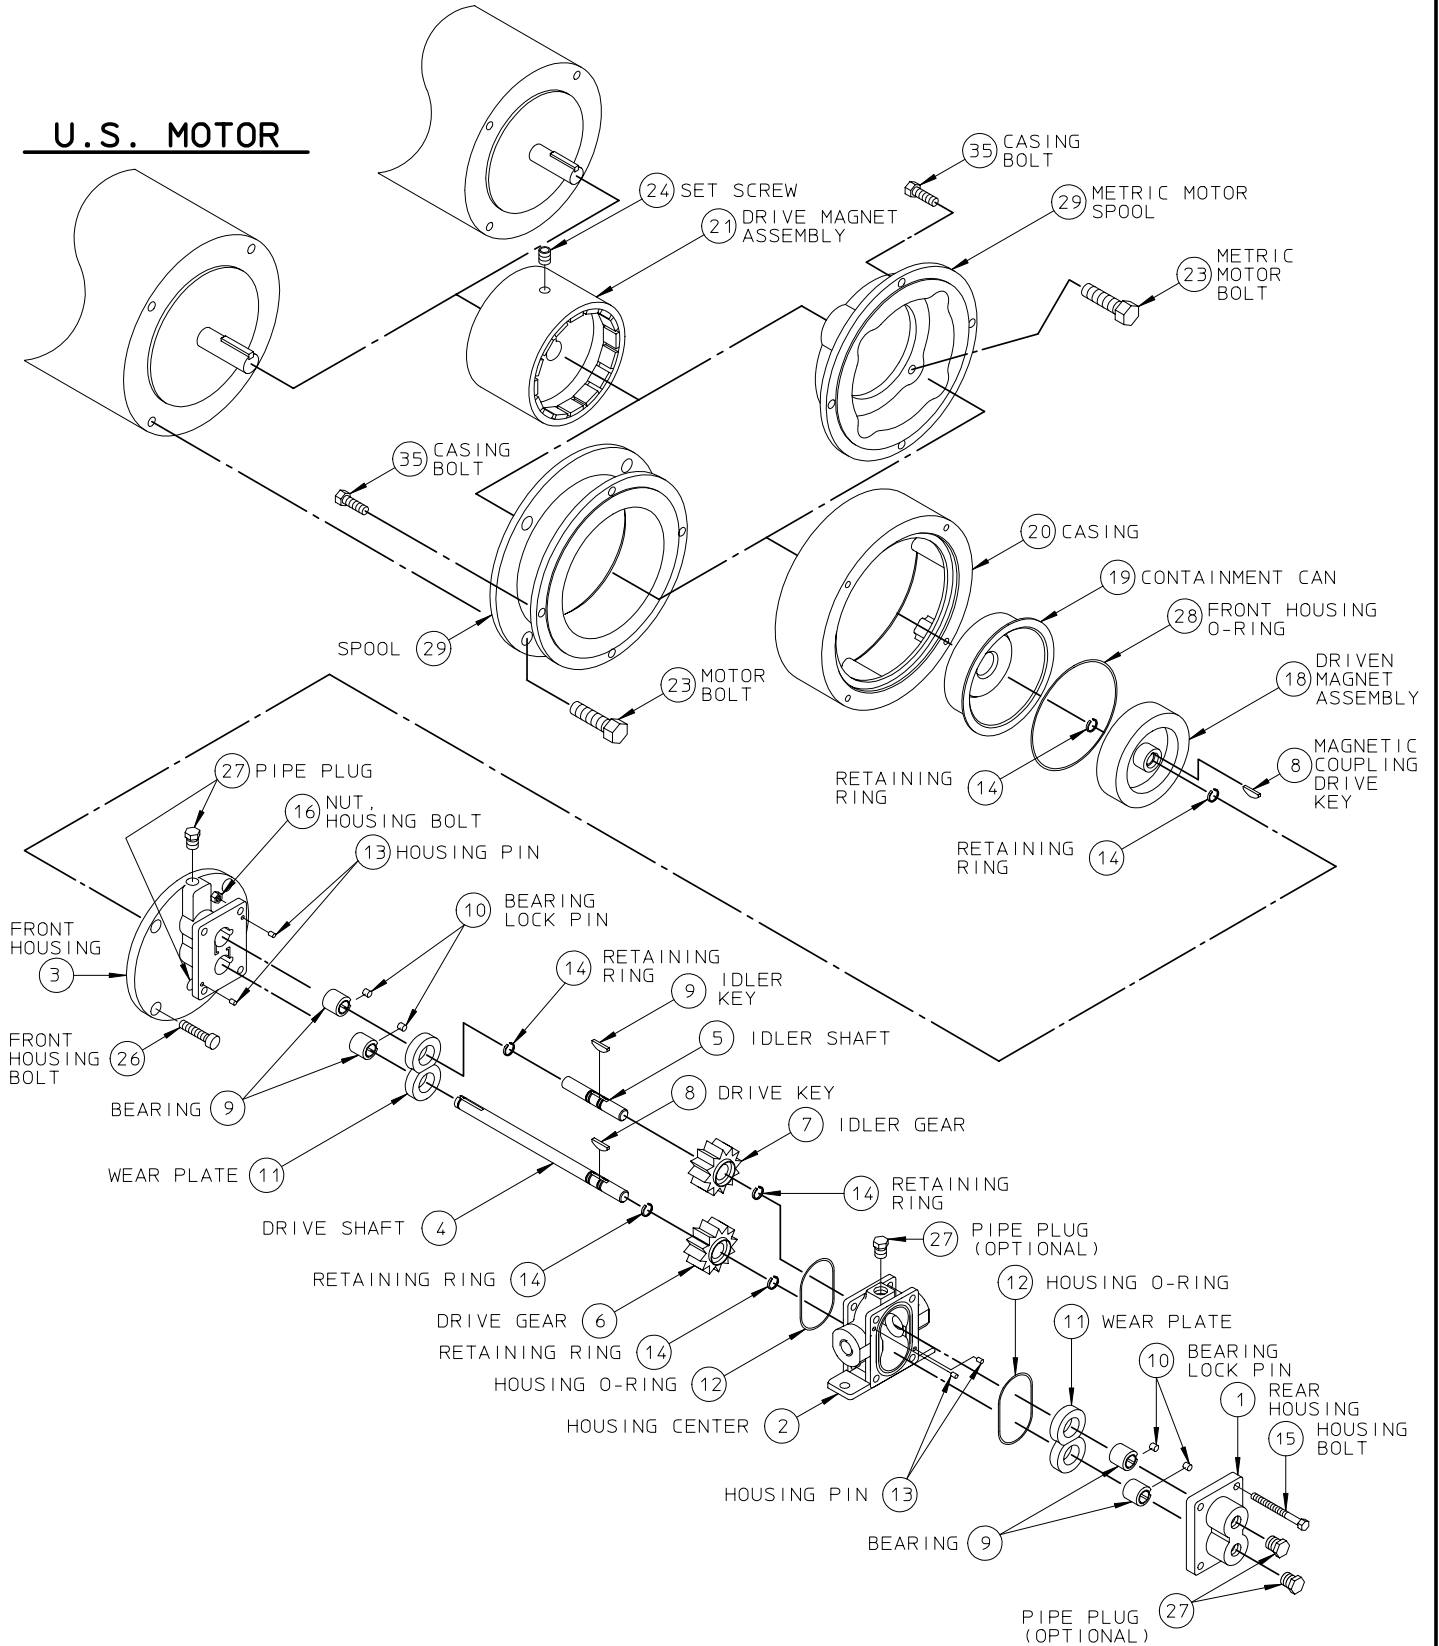

METRIC MOTOR

U.S. MOTOR

Isochem **PULSAFEEDER**
A Unit of IDEX Corporation

MODEL GM6/8 - GMC6/8
ISOICHEM PUMP
EXPLODED VIEW

SECTION/PAGE	MODEL GM6 / 400
EFFECTIVE	04/01/98
SUPERSEDES	NEW

DWN BY: CLA
DATE: 09/22/97

SD-2868

REF	REPL'S METRIC LG B.C. MTG	09/22/98
	REVISION UPDATE	DATE